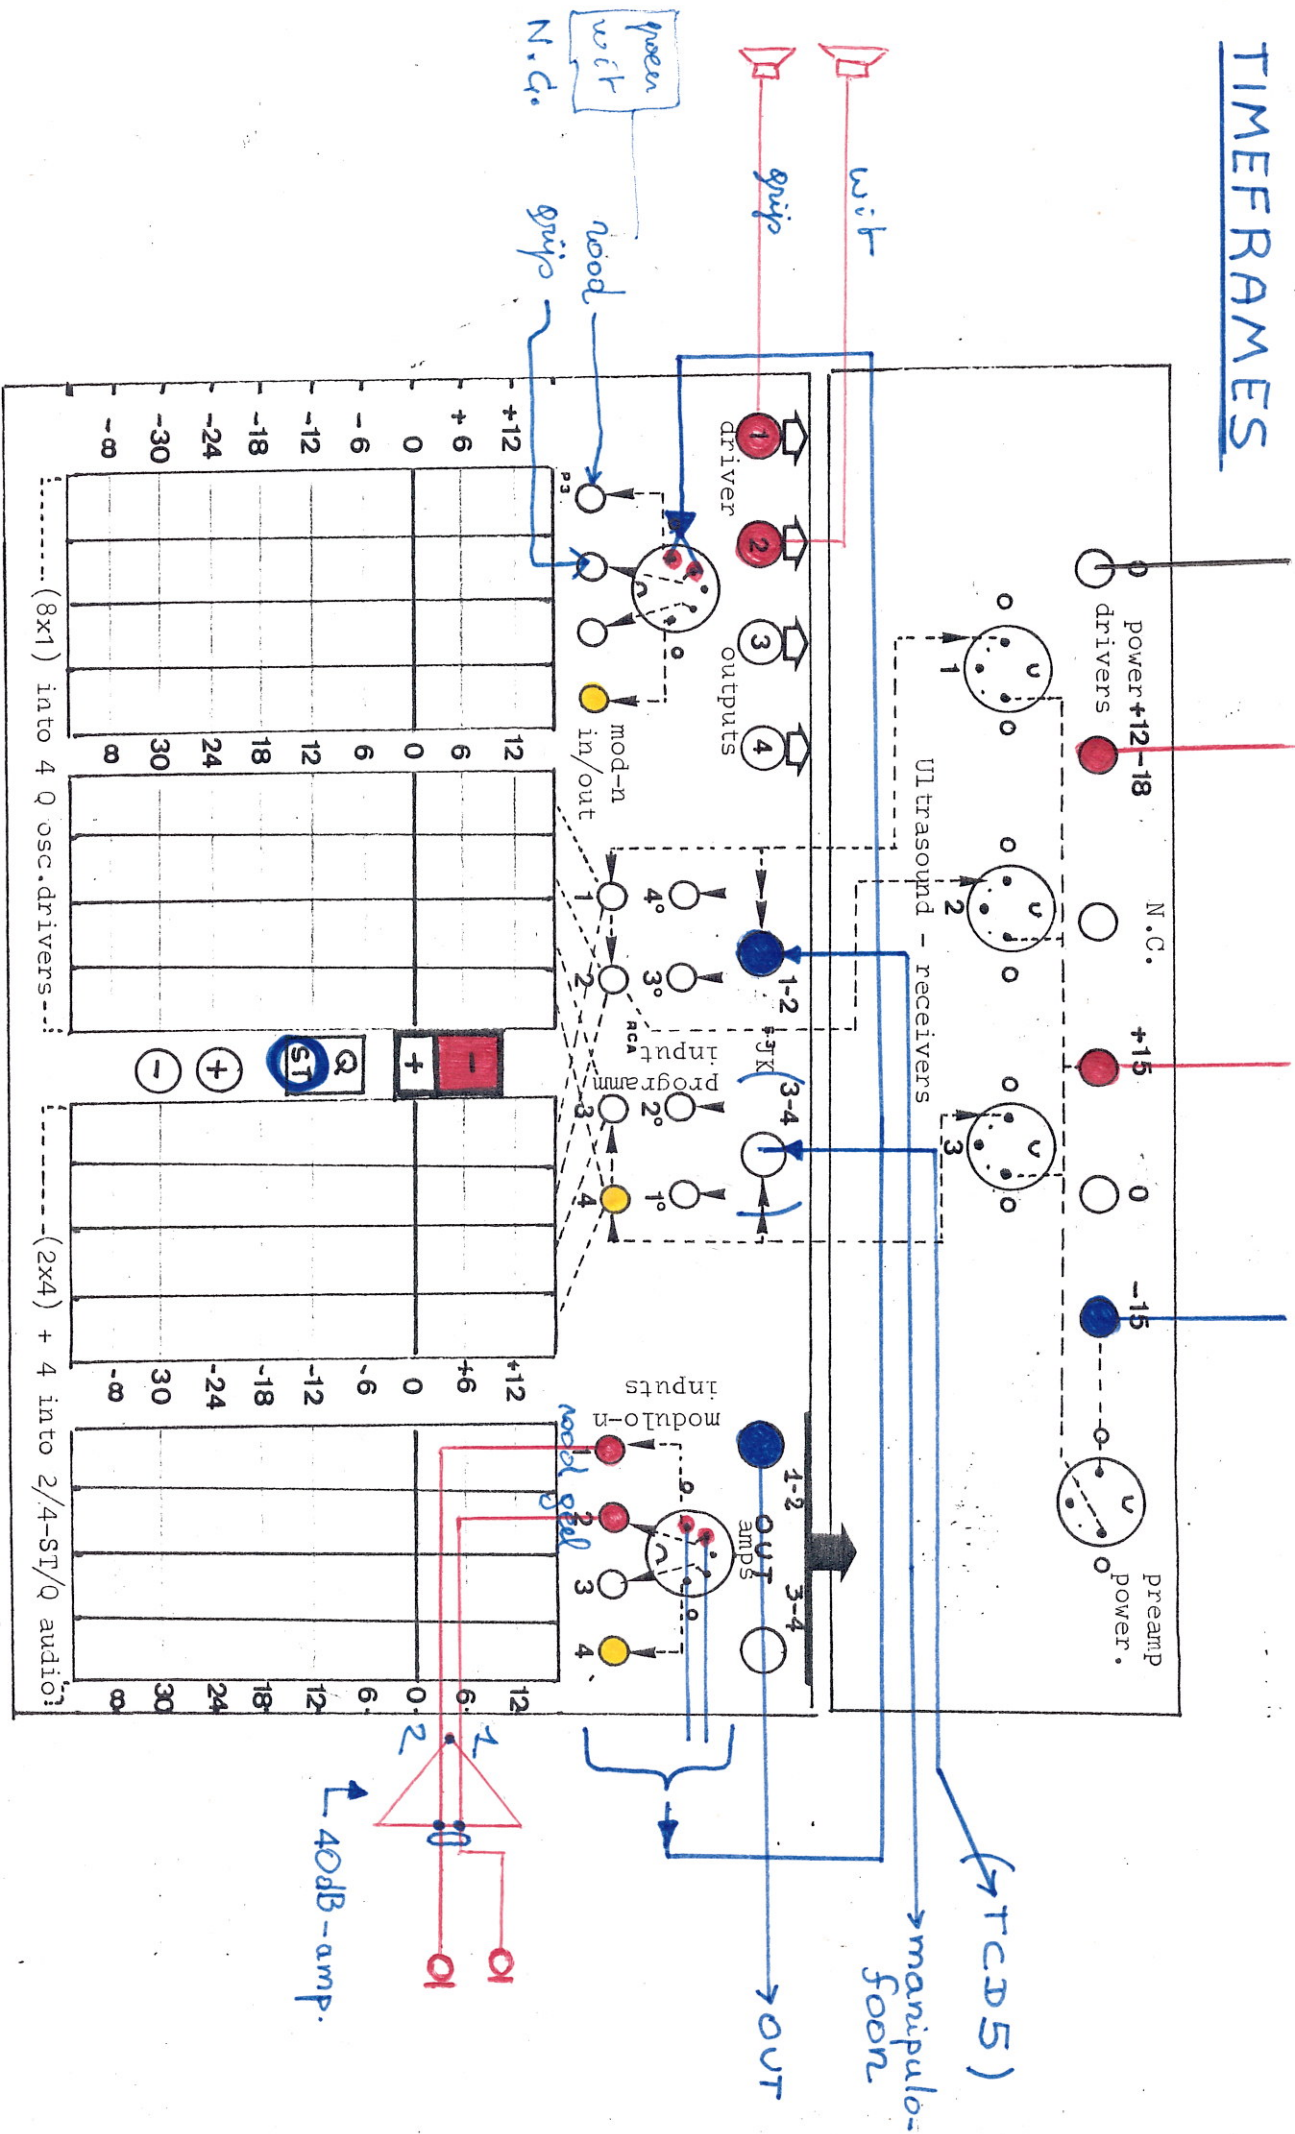

TIMEFRAMES

Logotronics 84

modulo-n dividers - programming switches

PATCH LIST
START

Logotronics 84

modulo-n dividers - programming switches

Heqim SL 11/84