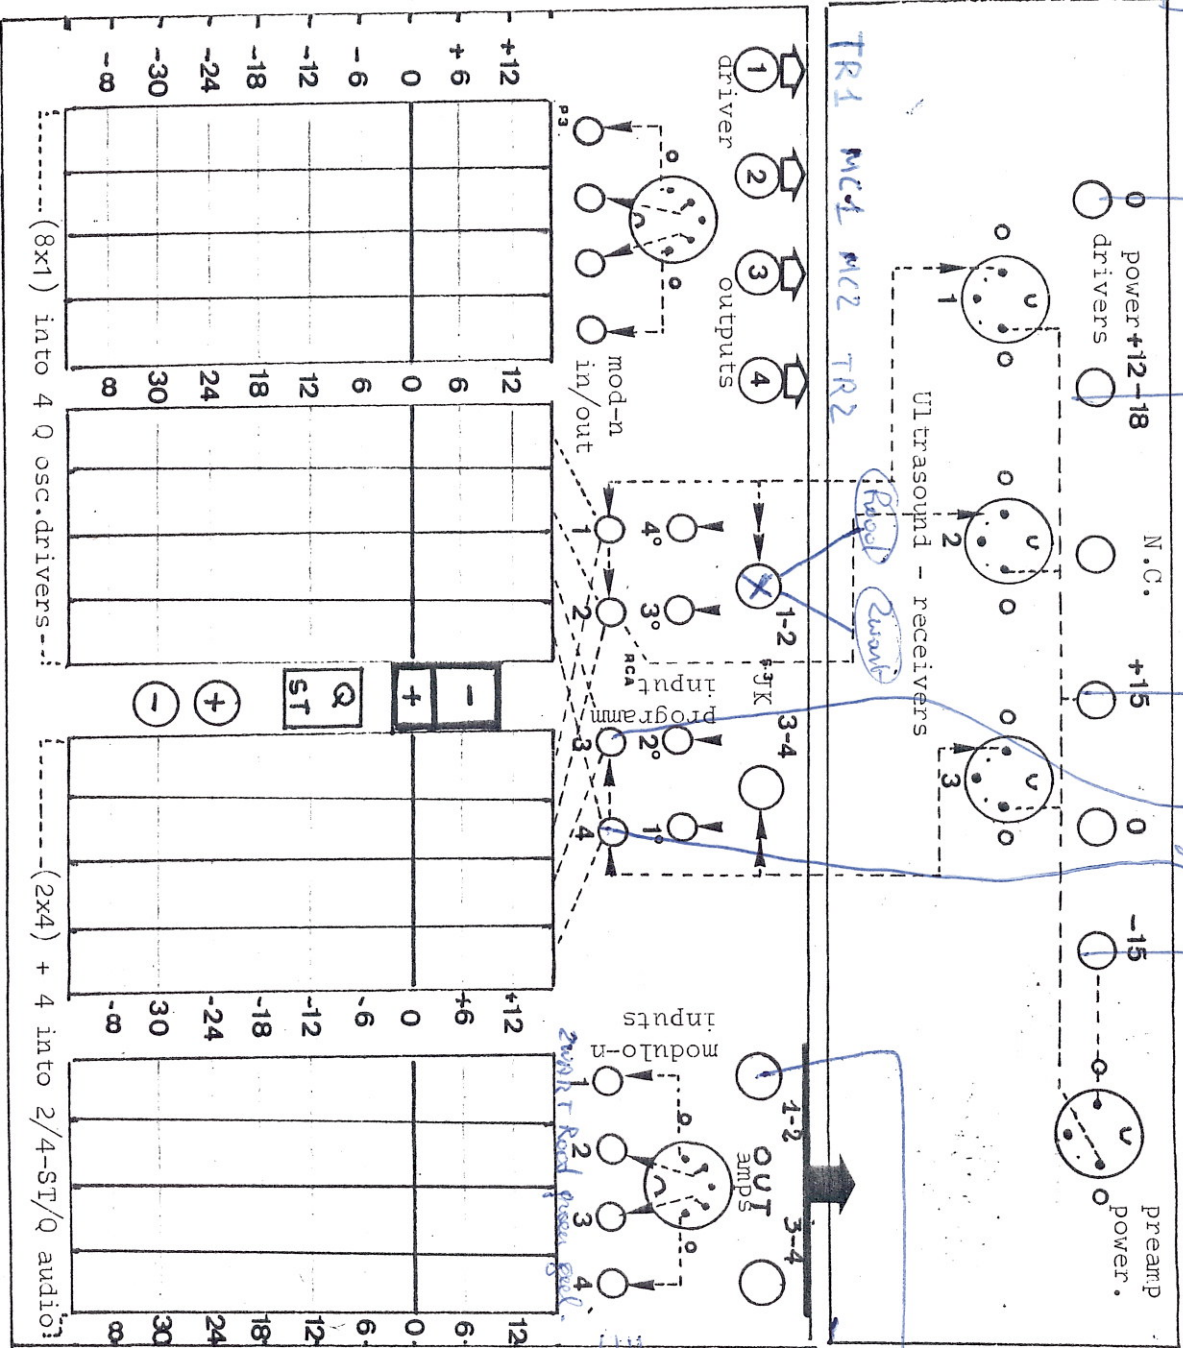

TIMEFRAMES

Logotronics 84

modulo-n dividers - programming switches

PATCH LIST
START

Logotronics 84

modulo-n dividers - programming switches

Heqim SL 11/84