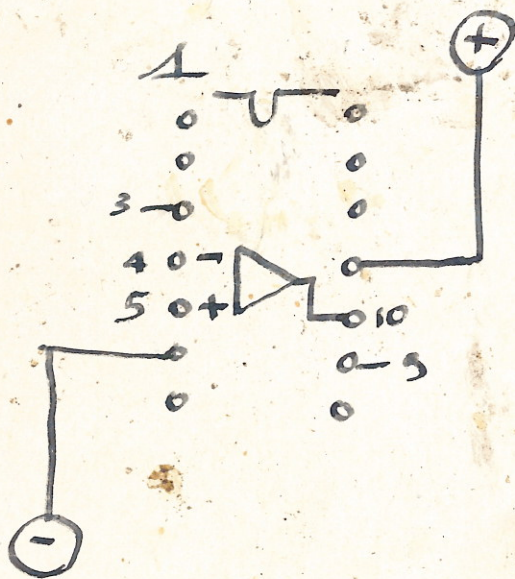

# Lusterdoos

8 ft. R's.  
30 ft. wires

14 pin DIL 741

Mic.  
Rig  
100k — 2k5.  
-10V — 15  
48V