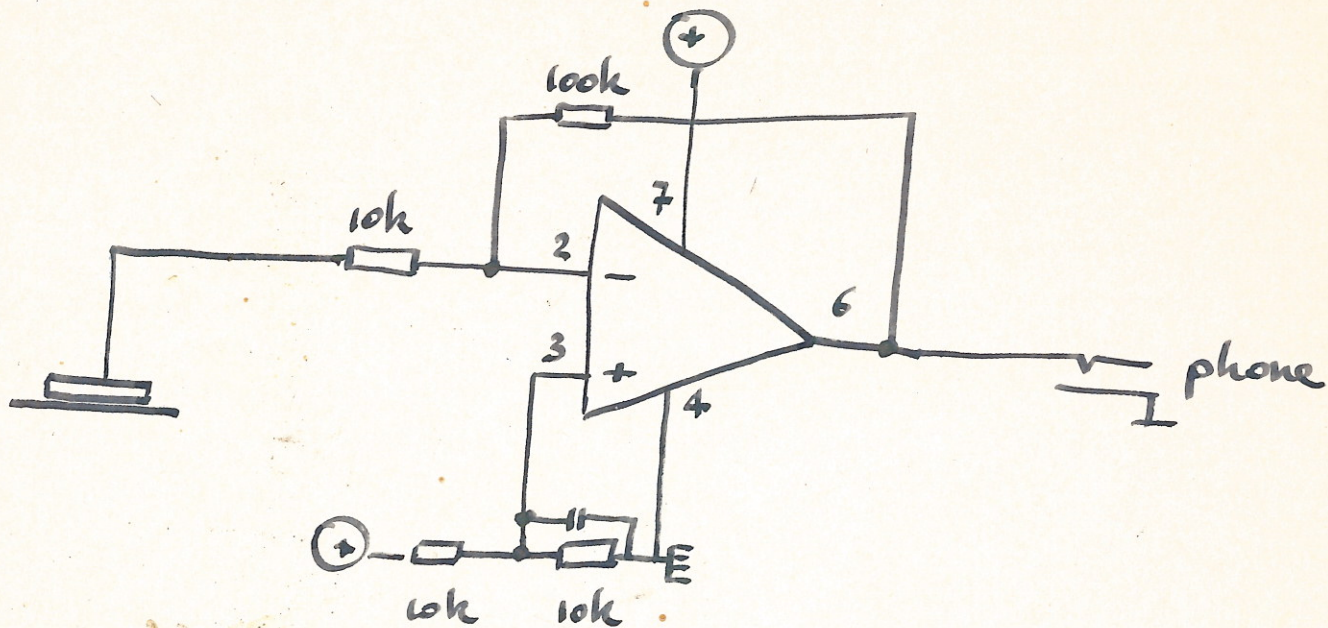

# Lusterdoos

8 ft. R's.  
30 ft. wires

14 pin DIL 741

Mic.  
Rig  
100k — 2k5.  
-10V — 15  
48V